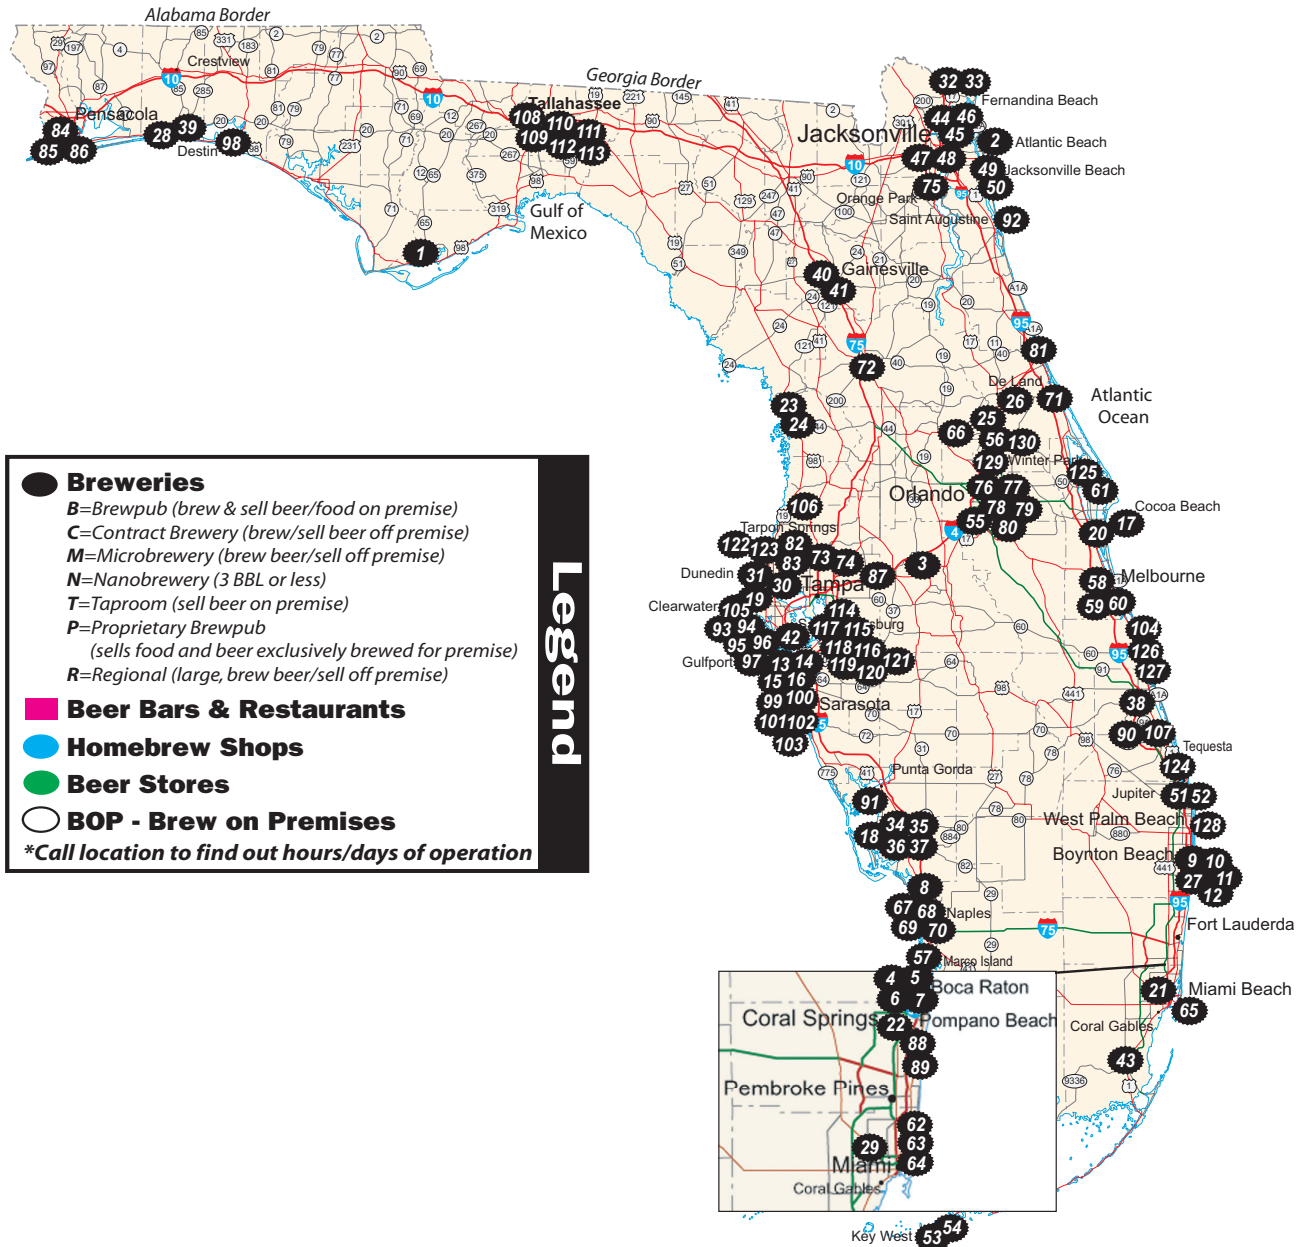

For Sponsorship opportunities call 1-800-474-7291 today!

www.goodbeermaps.com
1-800-474-7291