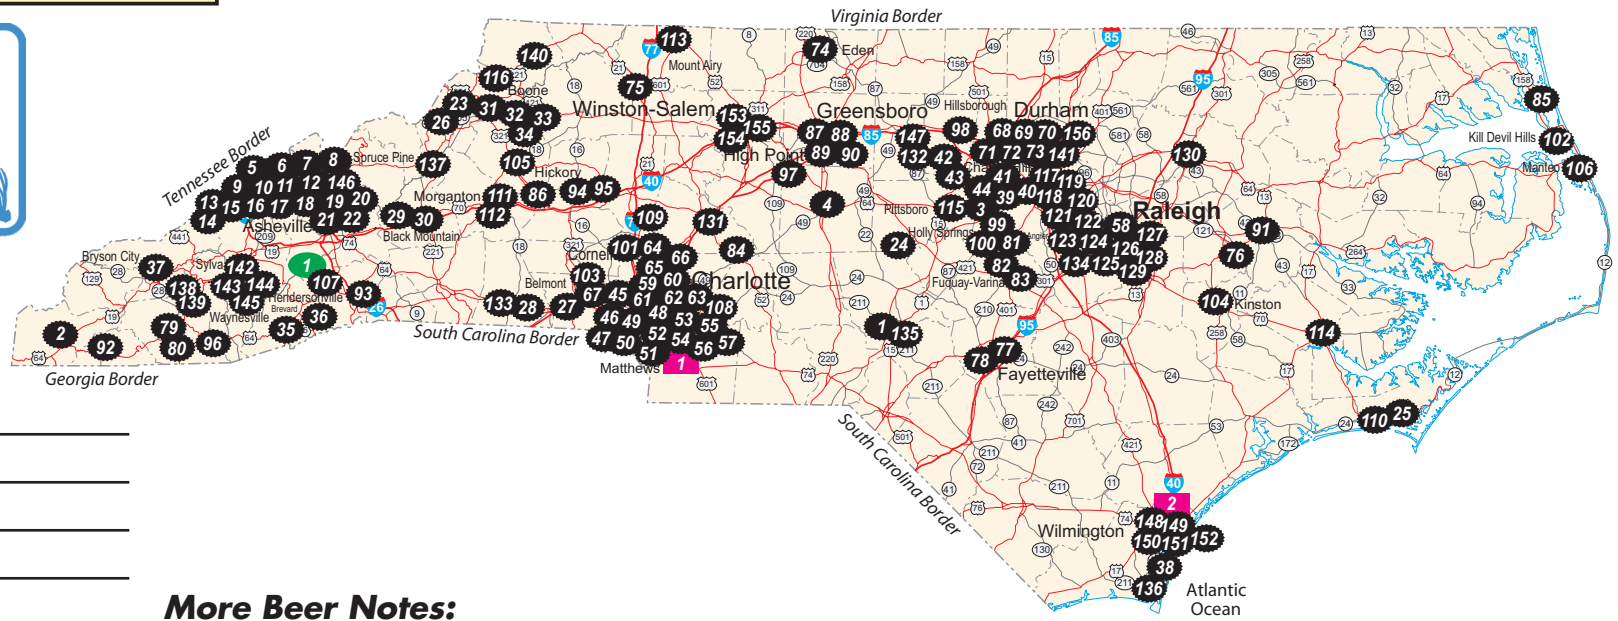

Last Updated on 2/8/2019

Notes:

Horizontal lines for taking notes.

More Beer Notes:

Horizontal lines for taking more beer notes.

Legend box containing symbols and definitions for Brewery types (B, C, M, N, T, P, R), Beer Bars & Restaurants, Homebrew Shops, Beer Stores, and BOP - Brew on Premises. Includes a note: \*Call location to find out hours/days of operation.