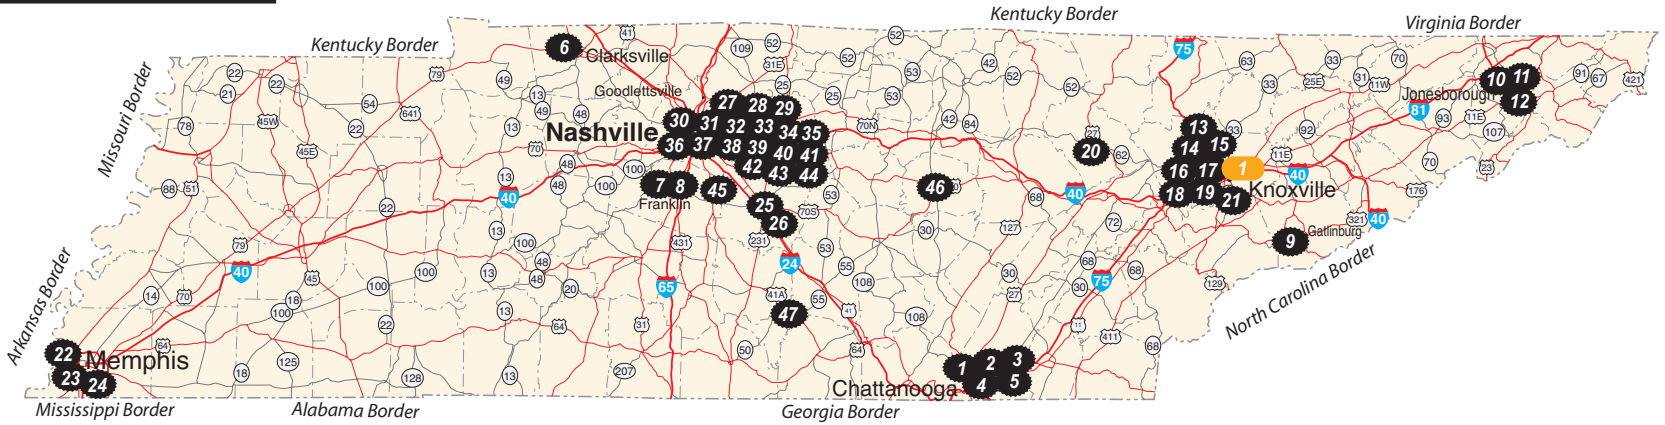

Last Updated on 2/8/2019

Notes:

Horizontal lines for taking notes.

More Beer Notes:

Horizontal lines for more beer notes.

**Legend**

- Breweries**
  - B=Brewpub (brew & sell beer/food on premise)
  - C=Contract Brewery (brew/sell beer off premise)
  - M=Microbrewery (brew beer/sell off premise)
  - N=Nanobrewery (3 BBL or less)
  - T=Taproom (sell beer on premise)
  - P=Proprietary Brewpub (sells food and beer exclusively brewed for premise)
  - R=Regional (large, brew beer/sell off premise)
- Beer Bars & Restaurants**
- Homebrew Shops**
- Beer Stores**
- BOP - Brew on Premises**