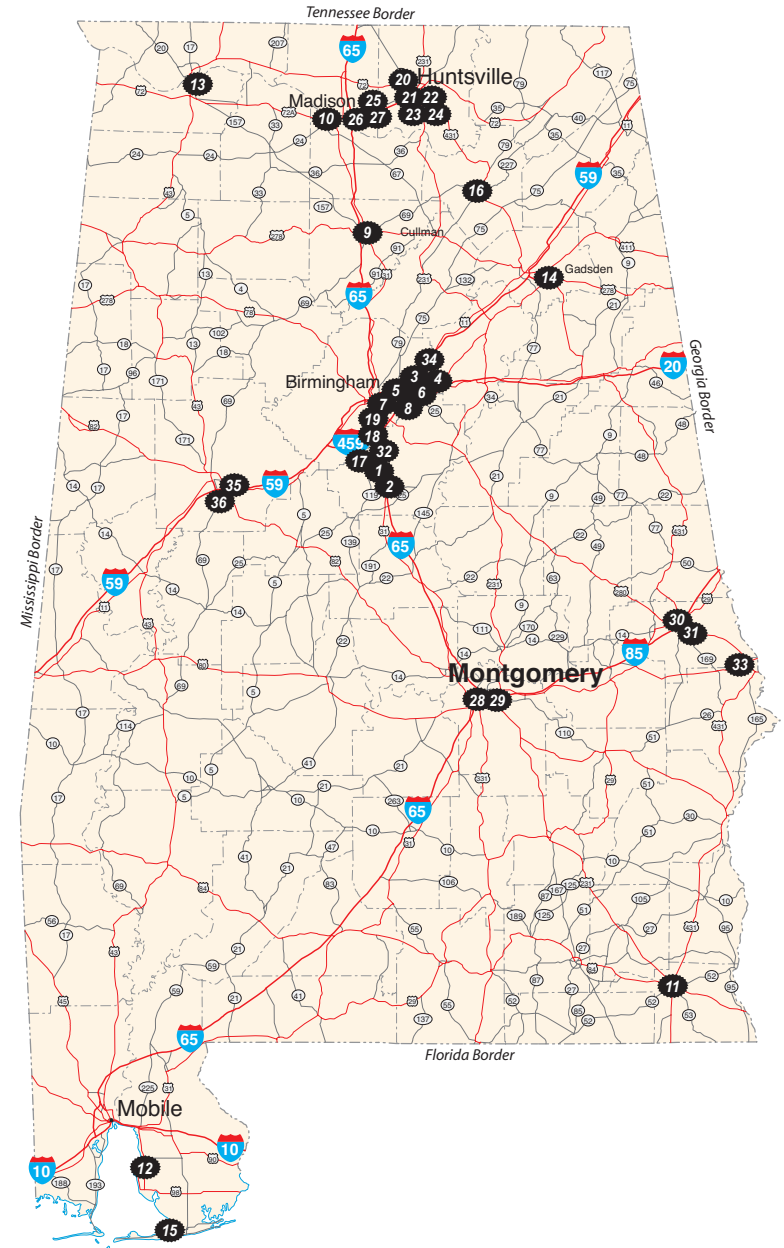

Last Updated on 12/8/2023

Notes:

Series of horizontal lines for taking notes.

Industry Sponsors

- BREWERY EQUIPMENT
Standard Kegs & Equipment
Quality Cooperage, Brewhouses & More
www.standardkegs.com
CANNING
Iron Heart Canning
High Performance Production
www.ironheartcanning.com
HOPS
Willamette Valley Hops
The World's Finest Hops & Hop Products
www.willamettevalleyhops.com

The Business of Beer Since 1983
Get Listed Today!
http://www.americanbrewer.com

- Breweries
B=Brewpub (brew & sell beer/food on premise)
C=Contract Brewery (brew/sell beer off premise)
M=Microbrewery (brew beer/sell off premise)
N=Nanobrewery (3 BBL or less)
T=Taproom (sell beer on premise)
P=Proprietary Brewpub (sells food and beer exclusively brewed for premise)
R=Regional (large, brew beer/sell off premise)
Beer Bars & Restaurants
Homebrew Shops
Beer Stores
BOP - Brew on Premises
*Call location to find out hours/days of operation

Legend

For Sponsorship opportunities call 1-716-856-2739 today!

www.goodbeermaps.com
1-716-856-2739